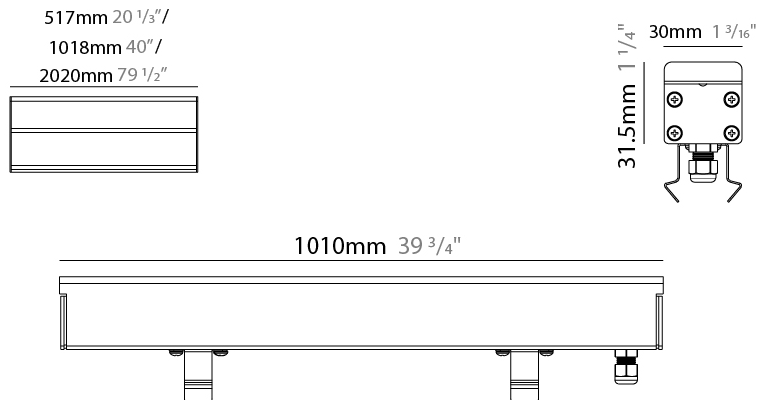

DRITTO 30 RECESSED

E12I0016-

base number _____
Color _____
Temperature _____

1. To build a product code in our configurator select the specify button on the base model # product page
2. To build a manual product code on this datasheet choose from the options listed below in blue font and add the suffix to the base model #

GENERAL

Series: Dritto 30
Partner: Zaneen
Division: Exterior
Installation: Recessed
Product Type: Uplight
Mounting Location: In-Ground
Light Distribution: Direct

PHYSICAL

Shape: Rectangle
Length (mm): 1010
Length (in): 39 3/4
Width (mm): 30
Width (in): 1 1/8
Height (mm): 31.5
Height (in): 1 1/4
Weight (kg): 0.56
Weight (lbs): 2.45
Load Resistance (kg): 5000
Load Resistance (lbs): 11023
Fixture Finish: Opal White
Fixture Material: Extruded PMMA with Opal
Cable Details: IP67 300mm Cable

ELECTRICAL

Lamp Type: LED
Input Wattage (W): 14.8
Total Output Wattage (W): 12.2
Dimming: Non-Dimming / Phase Dimming (120Vac only) / 0-10V Dimming
Driver Included: No
Driver Location: Remote
Driver Type: Constant Voltage - Universal
Driver Class: Class 2
Input Voltage (V): 120 - 277
Output Voltage (V): 24

LED

Color Temperature (°K): 2200 / 2700 / 3000 / 4000
Max. Delivered Lumen (lm): 800
CRI: >90 CRI
Lamp Life (hrs): 100000

OPTICAL

Optic°: 150
Beam Angle: Diffused
Adjustability: Fixed

RATINGS AND CERTIFICATIONS

Certified By: Certified for North American Standards
IP rating: IP67
IK Rating: IK10