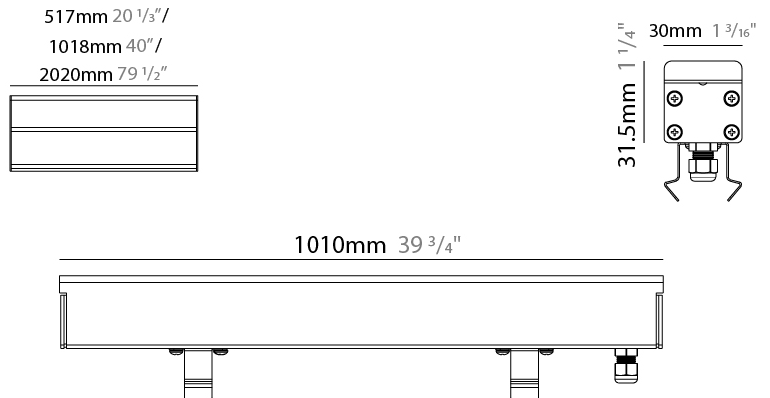

PROJECT	
TYPE	
SPECIFIER	
QUANTITY	
DATE	

DRITTO 30 RECESSED

E12I0031-RGBW

base number

1. To build a product code in our configurator select the specify button on the base model # product page
2. To build a manual product code on this datasheet choose from the options listed below in blue font and add the suffix to the base model #

GENERAL

Series: Dritto 30
Partner: Zaneen
Division: Exterior
Installation: Recessed
Product Type: Uplight
Mounting Location: In-Ground
Light Distribution: Direct

PHYSICAL

Shape: Rectangle
Length (mm): 1010
Length (in): 39 3/4
Width (mm): 30
Width (in): 1 1/4
Height (mm): 31.5
Height (in): 1 1/4
Weight (kg): 0.56
Weight (lbs): 2.45
Load Resistance (kg): 5000
Load Resistance (lbs): 11023
Fixture Finish: Opal White
Fixture Material: Extruded PMMA with Opal
Cable Details: IP67 300mm Cable

ELECTRICAL

Lamp Type: LED
Input Wattage (W): 23
Dimming: DMX
Control Gear: DMX
Driver Included: No
Driver Location: Remote
Driver Type: Constant Voltage - Universal
Driver Class: Class 2
Input Voltage (V): 120 - 277
Output Voltage (V): 24

LED

Color Temperature (°K): RGBW
CRI: >90 CRI
Lamp Life (hrs): 100000
Special LEDs offerings: RGBW

OPTICAL

Optic°: 150
Beam Angle: Diffused
Adjustability: Fixed

RATINGS AND CERTIFICATIONS

Certified By: Certified for North American Standards
IP rating: IP67
IK Rating: IK10